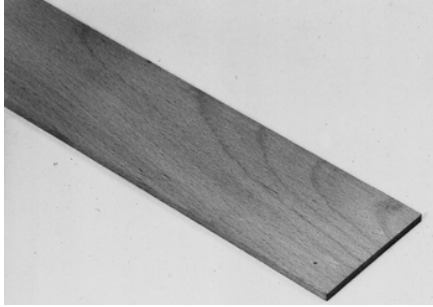

### REPLACEMENT STAVE

2 pcs. of 4 mm thick staves for replacement of damaged staves.

Silk matt	Ultra matt:	Nordic:	Untreated:
Item no. 099201: Beech	Item no. 099228: Beech	-	Item no. 099214: Beech
Item no. 099204: Oak	Item no. 099230: Oak	Item no. 099233: Oak	Item no. 099217: Oak
Item no. 099205: Ash	Item no. 099229: Ash	Item no. 099233: Ash	Item no. 099218: Ash